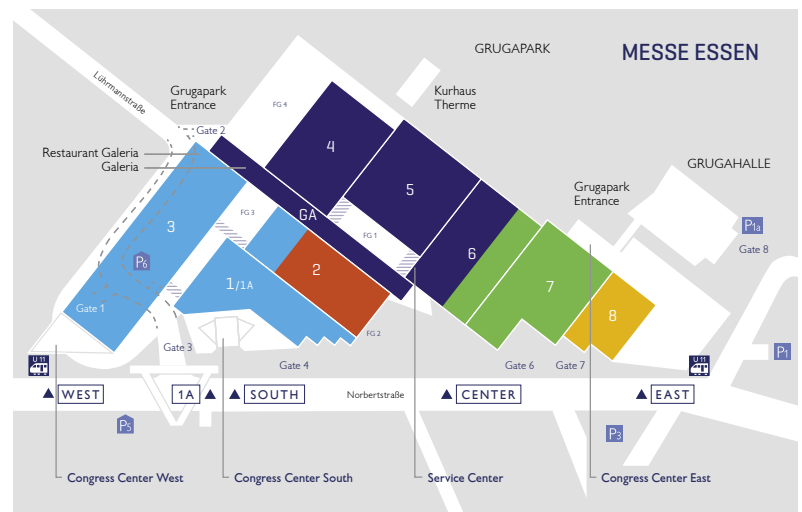

PLEASE NOTE!
Late Thursday